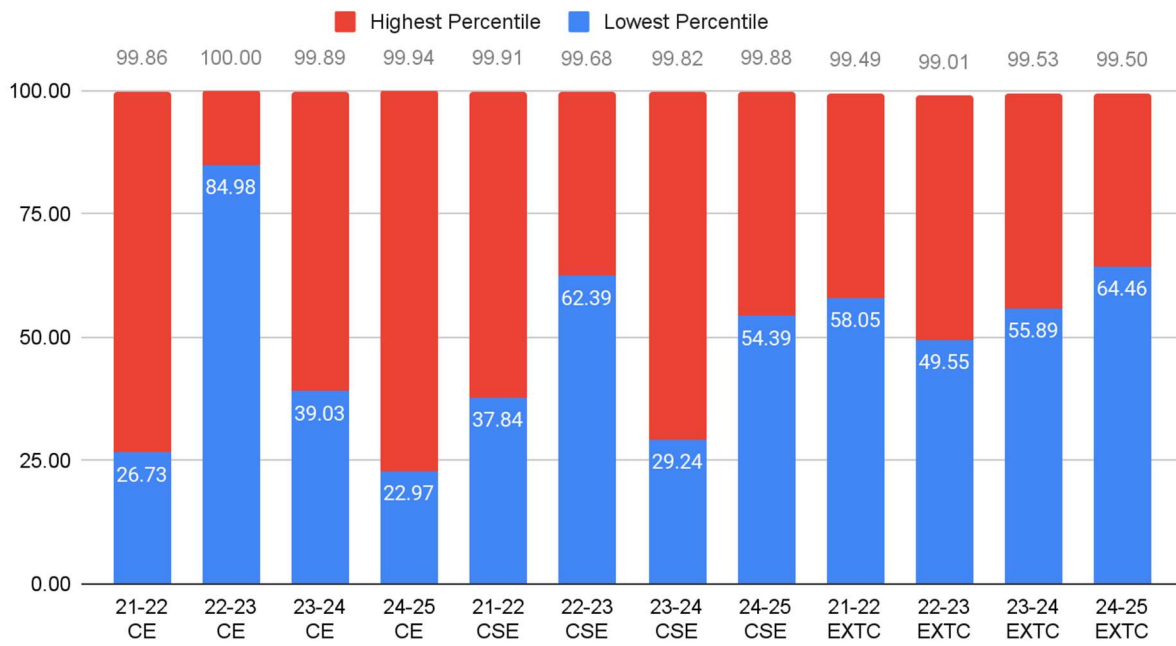

Comparison of CET Percentiles of Students Admitted to the Institute

Average CET Percentile Scores Admitted Per Department

*The AIML and DSE departments were merged into CSE from Academic Year 2023-24 onwards. CSE Department percentile represented for both AIML and DSE for comparison in the graph.

Highest CET Percentile Scores Admitted Per Department

Stacked Comparison of CET Percentiles of Admitted Students

* Lowest Percentile Students includes Category students