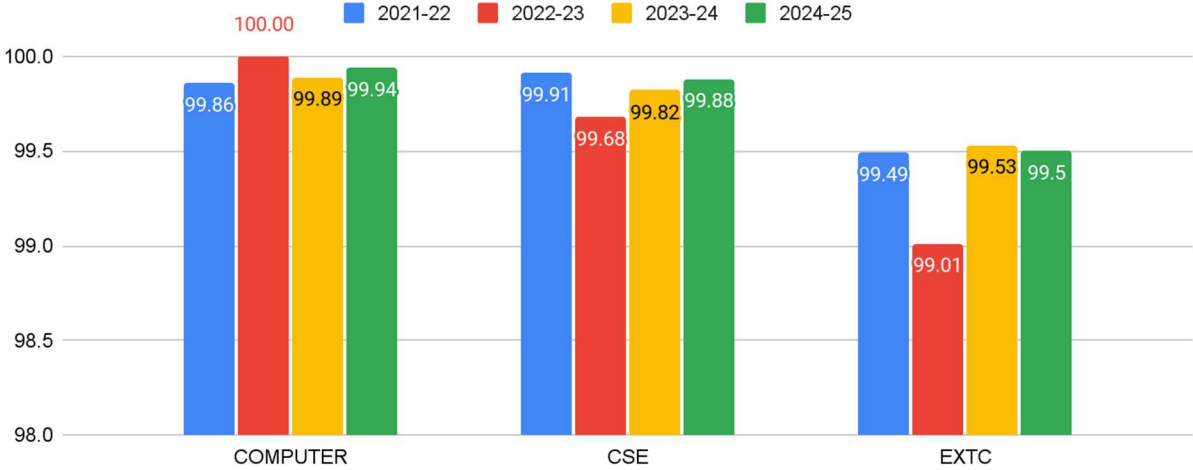

Comparison of CET Percentiles of Students Admitted to the Institute

Average CET Percentile Scores Admitted Per Department

*The AIML and DSE departments were merged into CSE from Academic Year 2023-24 onwards. CSE Department percentile represented for both AIML and DSE for comparison in the graph.

Highest CET Percentile Scores Admitted Per Department

Stacked Comparison of CET Percentiles of Admitted Students

* Lowest Percentile Students includes Category students