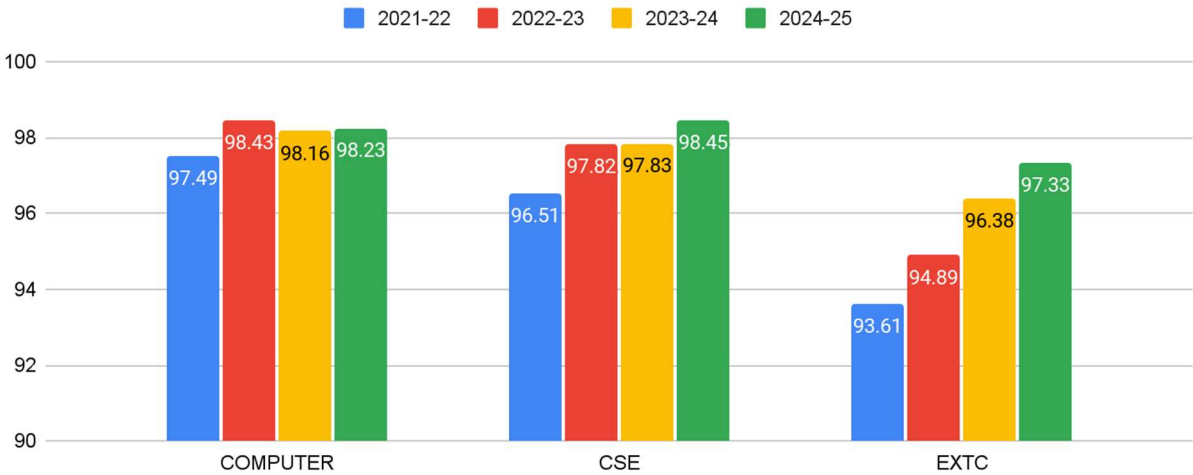

Comparison of CET Percentiles of Students Admitted to the Institute

Average CET Percentile Scores Admitted Per Department

*The AIML and DSE departments were merged into CSE from Academic Year 2023-24 onwards. CSE Department percentile represented for both AIML and DSE for comparison in the graph.

Highest CET Percentile Scores Admitted Per Department

Stacked Comparison of CET Percentiles of Admitted Students

* Lowest Percentile Students includes Category students