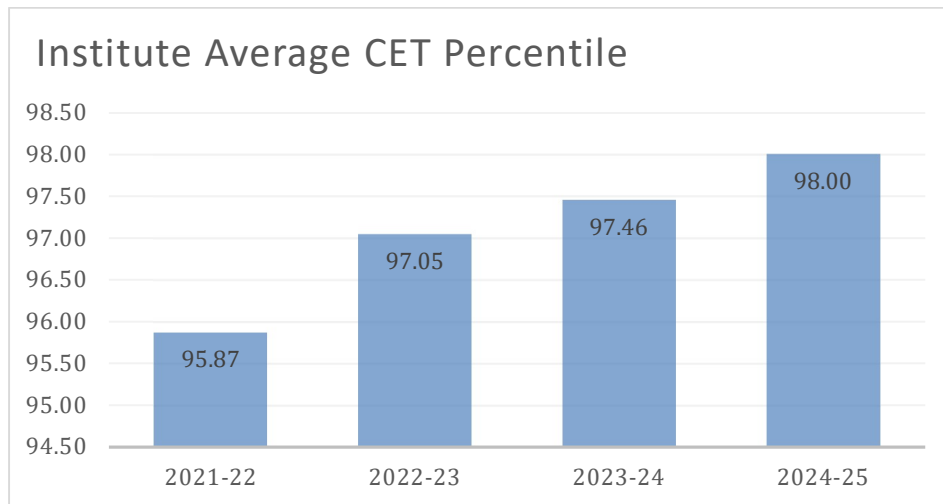

Comparison of CET Percentiles of Students Admitted to the Institute

Average CET Percentile Scores Admitted Per Department

*The AIML and DSE departments were merged into CSE from Academic Year 2023-24 onwards. CSE Department percentile represented for both AIML and DSE for comparison in the graph.

Highest CET Percentile Scores Admitted Per Department

Stacked Comparison of CET Percentiles of Admitted Students

* Lowest Percentile Students includes Category students